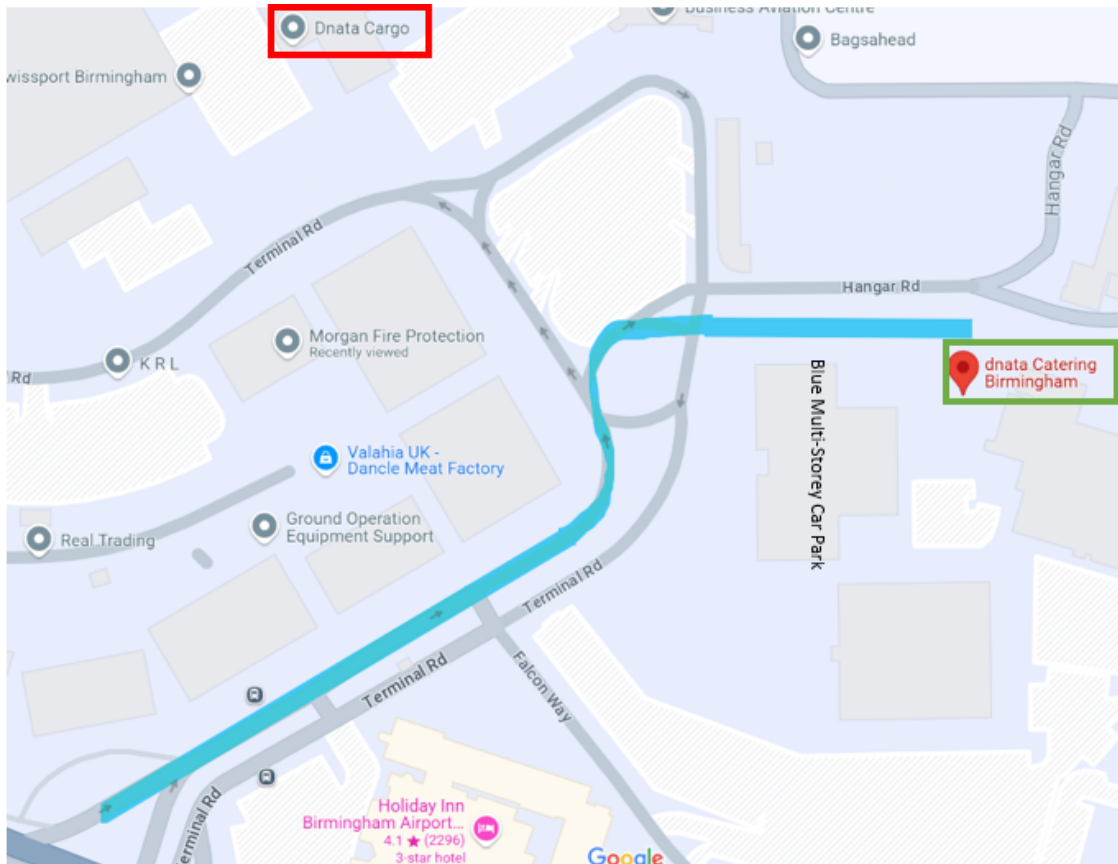

Birmingham

dnata catering UK, Unit 1 Commissary Rd, Bham Cargo Airport Int Gateway Estate, B26 3QE

Directions

As you come off the Coventry Rd follow Terminal Rd round. In front of you, you will see the dnata cargo argosy building. Please do not go to this building. You will need to follow the road around turning right, driving up the left side of the blue multi-storey car park. You will then come to the dnata catering gate.