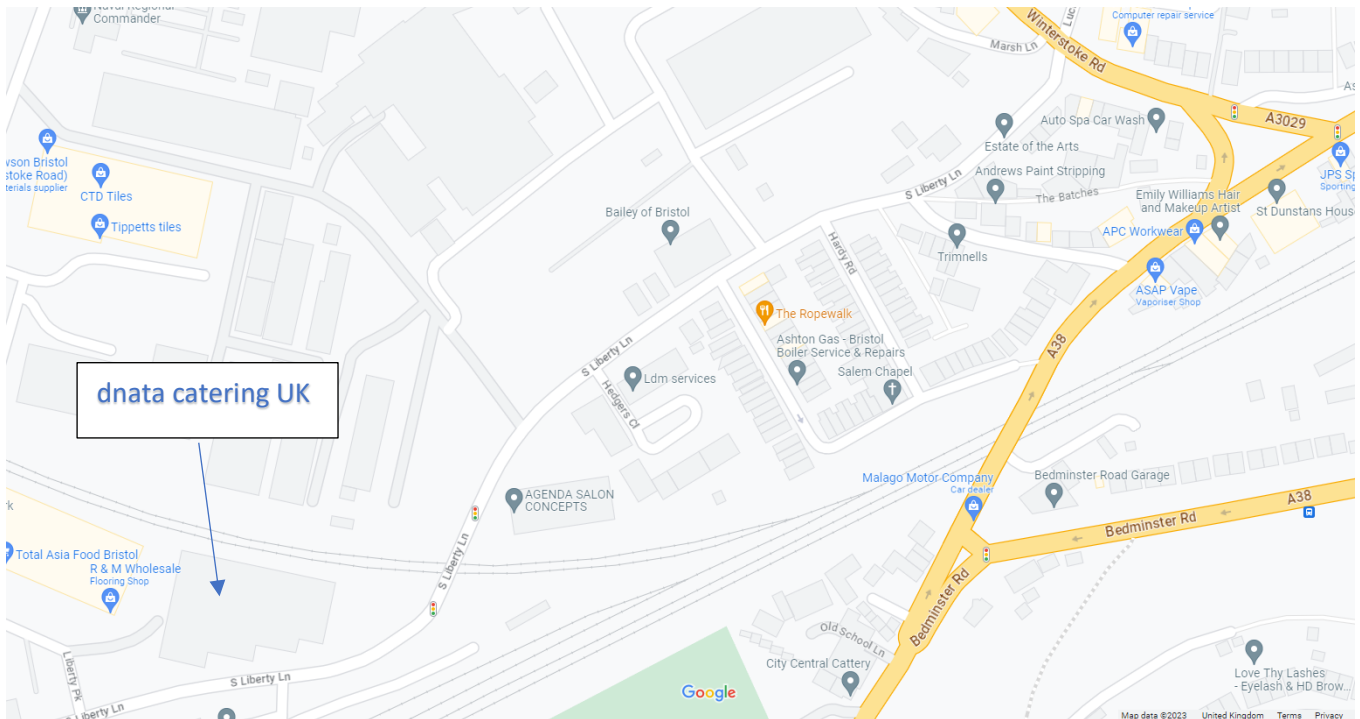

Bristol

dnata catering UK, Unit 1, Liberty Industrial Park, South Liberty Lane, Bristol, BS3 2SU

Directions

The dnata catering UK unit is indicated on the map above.

It is best to access South Liberty Lane off the A3029, Winterstoke Rd.

Free Parking is provided.

dnata
catering