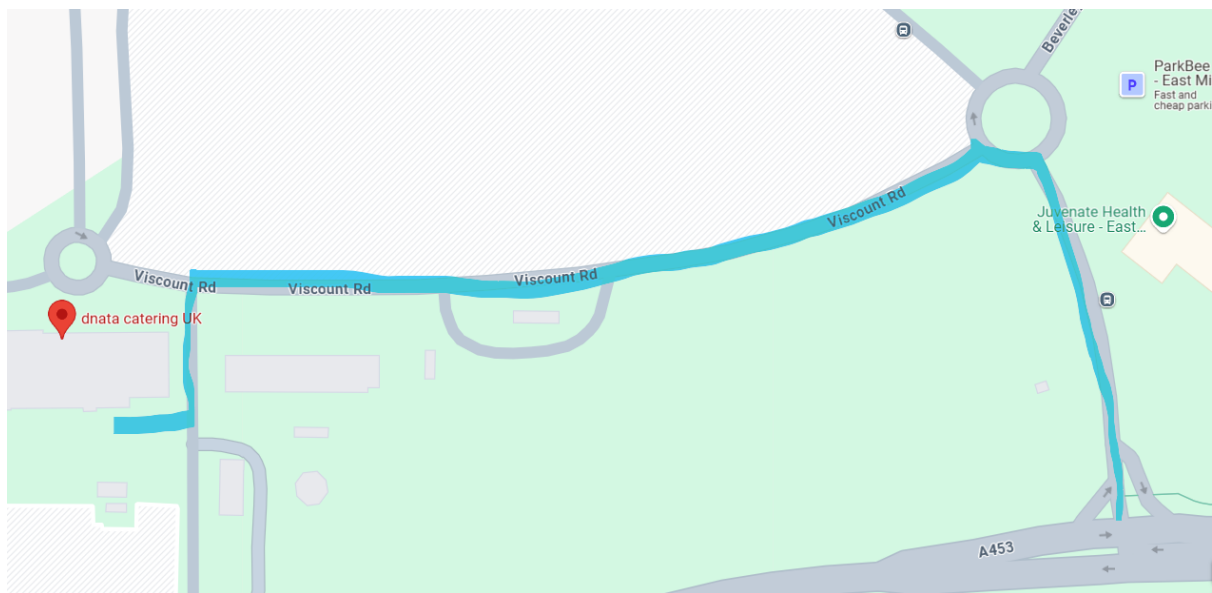

East Midlands

dnata catering UK, Building 17, Viscount Rd, East Midlands Airport, DE74 2SA

Directions

Turn into East Midlands Airport off A453, at the roundabout take the first exit. Follow Viscount Rd and take a left when you see the dnatacateringUK building. Pull into the car park.