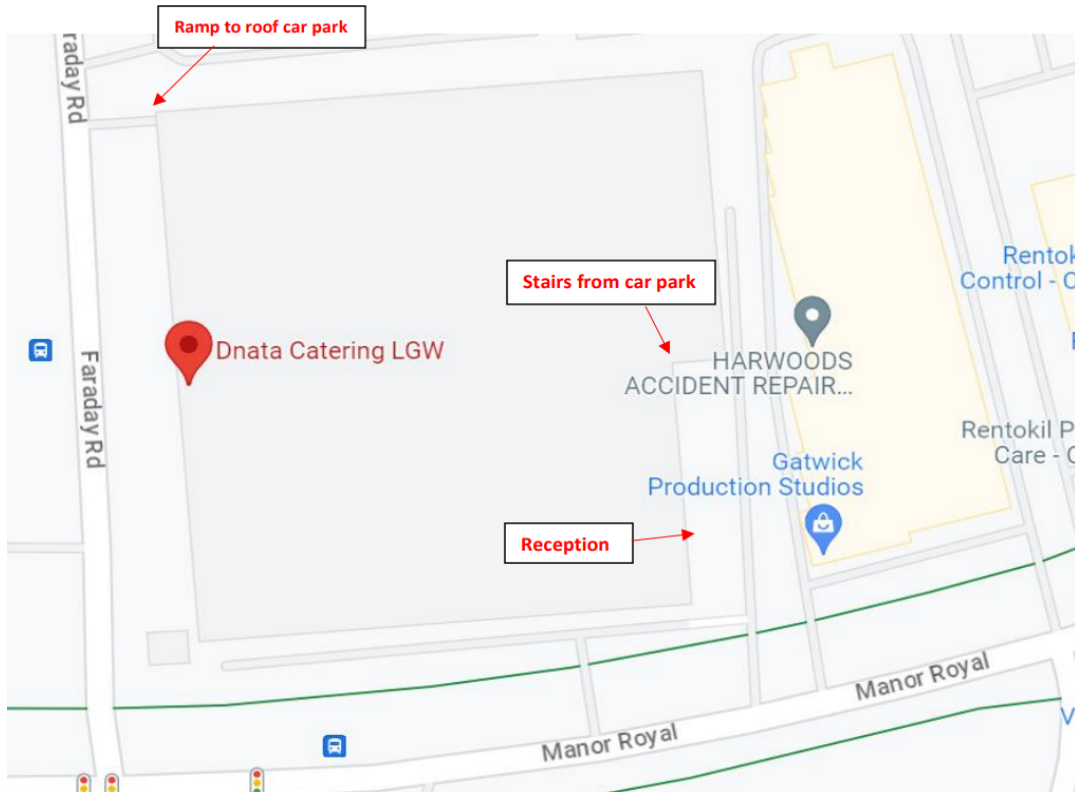

# London Gatwick

dnata catering UK, Manor Royal Estate, Faraday Rd, Crawley, RH10 9JX

## Directions

If you are driving, please drive to Faraday road, there will be a ramp with barriers at the side of our building, please press the buzzer and explain why you are here and proceed to park on the roof. Then head down the second set of stairs adjacent to the ramp which will bring you to the reception doors