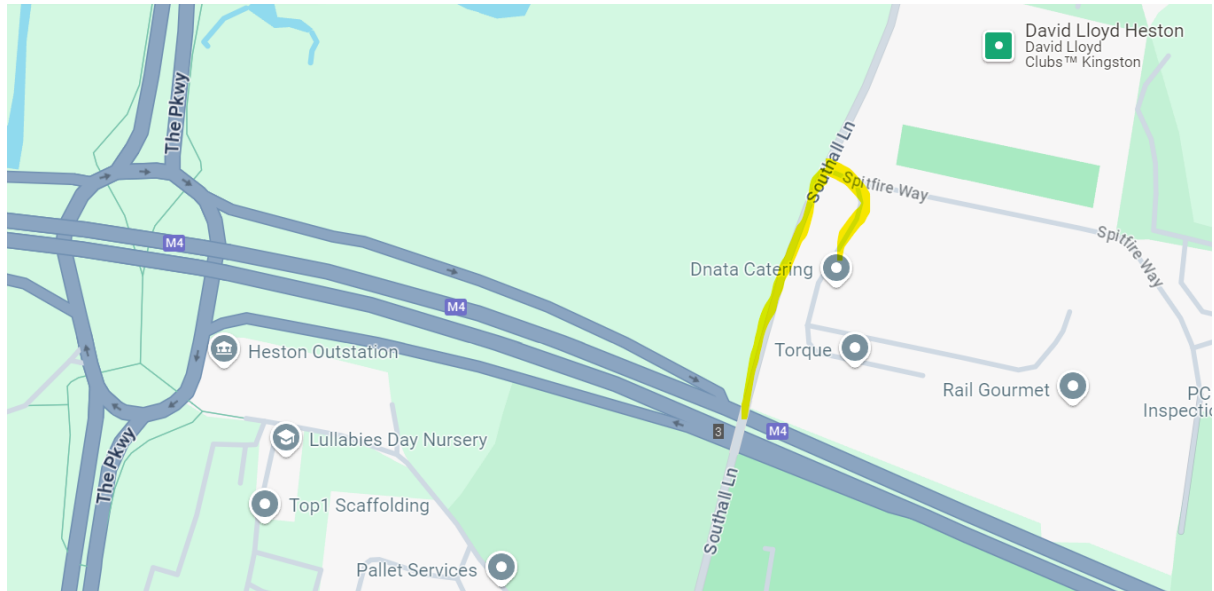

# LHR – Heston

## 1-3 The Encompass Centre, International Avenue, Heston, Middlesex, TW5 9NJ

### Directions

As you come off Southall Ln, turn left onto Spitfire way, follow the road to the right for half a mile and you will see the Dnata Catering Reception area.

When you arrive, please ring the bell and advise why you are there and who you are meeting with. Once granted entrance please head in to see the receptionist to get a visitors pass.

BUS ROUTE – 105 / H28

Train – Closest station is Southall Station or Hounslow West