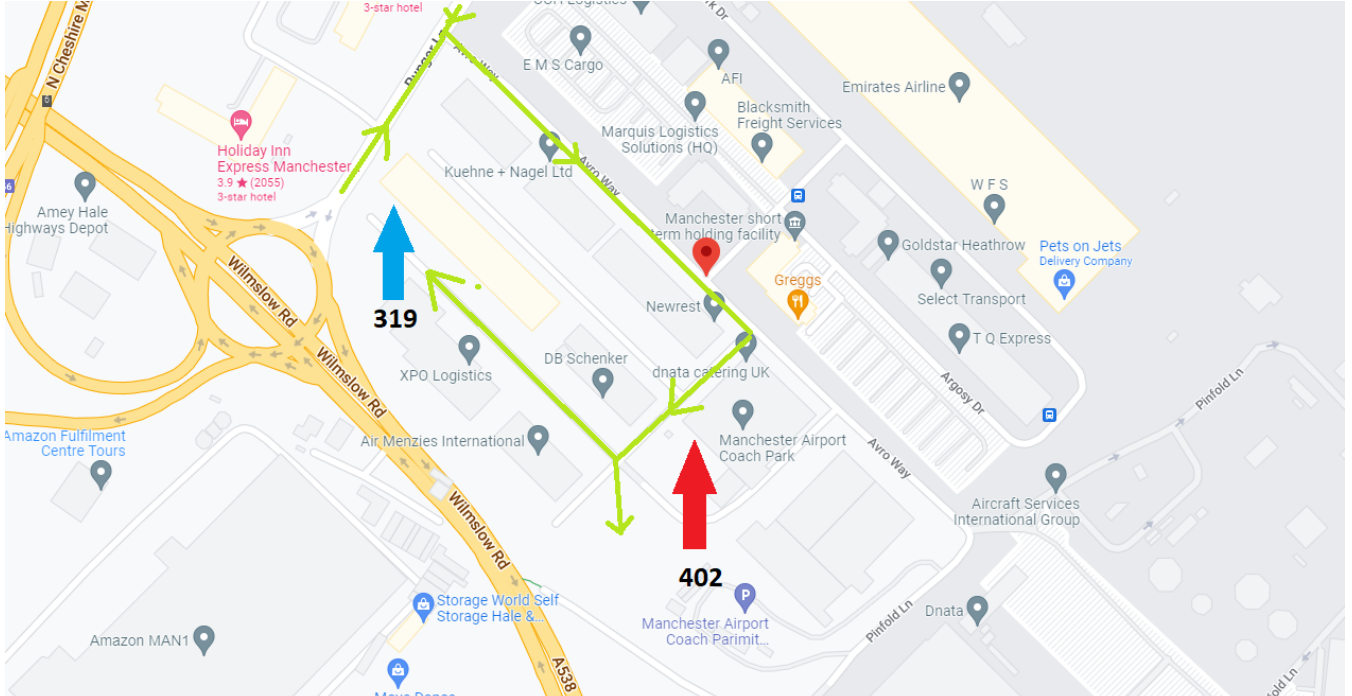

Manchester

dnata catering UK, **Building 319**, Avro Way, Manchester Airport, M90 5EX

dnata catering UK, **Building 402**, Avro Way, Manchester Airport, M90 5AF

Directions

You should enter the world freight park as directed via the map above. Follow the road down Avro Way and turn first right to either of the two buildings as indicated by the role you have applied for below, where you will find free parking. If there are no parking spaces at 319 then try the car park for 402 and walk down.

WAREHOUSE/PACKER – BOND (**Building 319**)

GENERAL ASSISTANT – FLIGHT (**Building 402**)

HGV DRIVER/LOADER – FLIGHT (**Building 402**)

When you arrive at either building, please ring the door intercom and state why you are there and who you are meeting with. Once granted entrance please head to reception via the stairs and sign in.