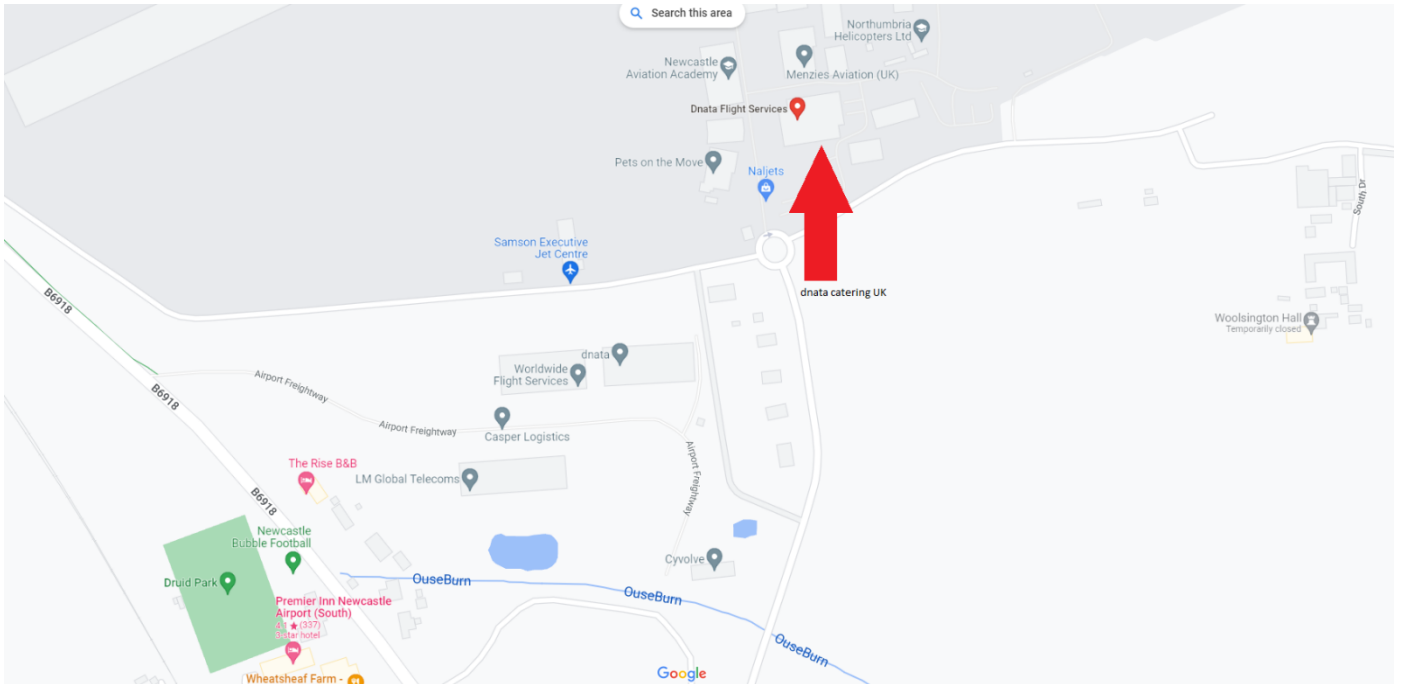

NEWCASTLE

dnata catering UK, Maintenance Area, Newcastle Airport, Woolsington, Newcastle-upon-tyne, NE13 8BT

If travelling by car: There is free parking at the unit.

If travelling by Metro: The nearest Metro stop is Callerton Parkway – see map below for directions from the station